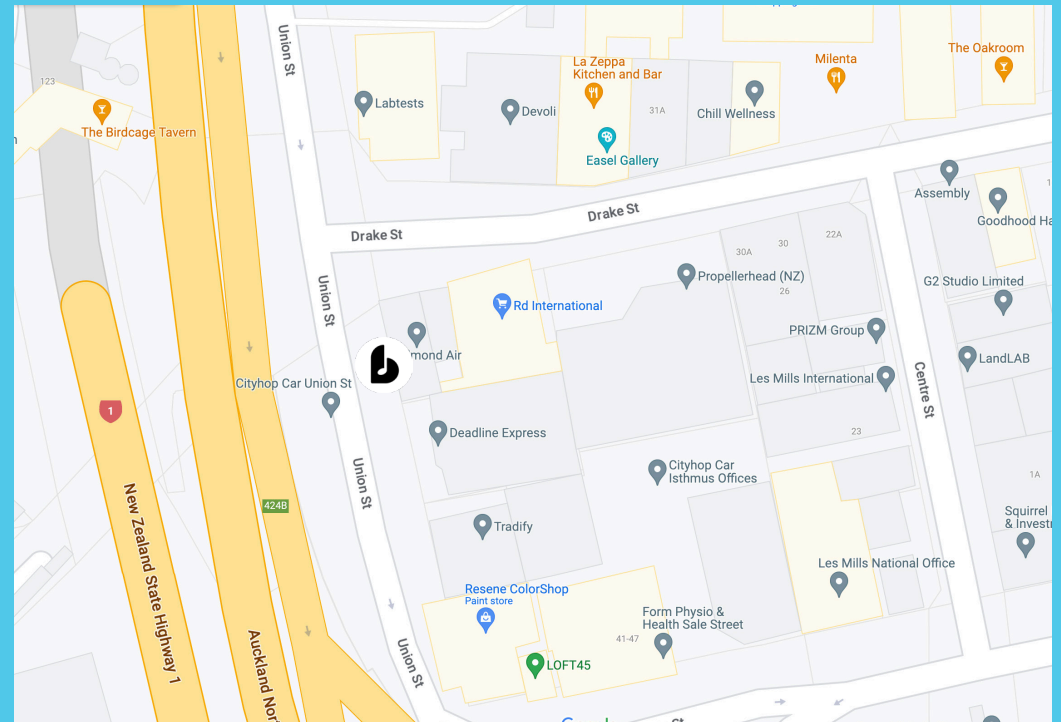

Piano

Yamaha UX-3 Upright

Live Drum Kit

Tama Superstar

Music Studio Locations

Halsey Street Studios

31 - 37 Halsey Street
Freemans Bay, Auckland

Drake Street Studio

48b Drake Street
Entrance on Union Street
Freemans Bay, Auckland

(please refer to the map for the location of the door)

Studios are within easy walking
distance from each other

Drake St Studio Location - Union Street entrance